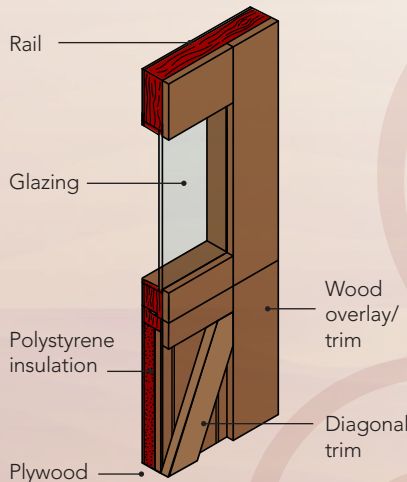

Door construction

580 Series Premium Construction

Paint or stain grade, insulation standard.

2" four-layer construction†.

Polystyrene insulation provides an R-value of 4.75*.

† Thickness may vary slightly depending on wood type.