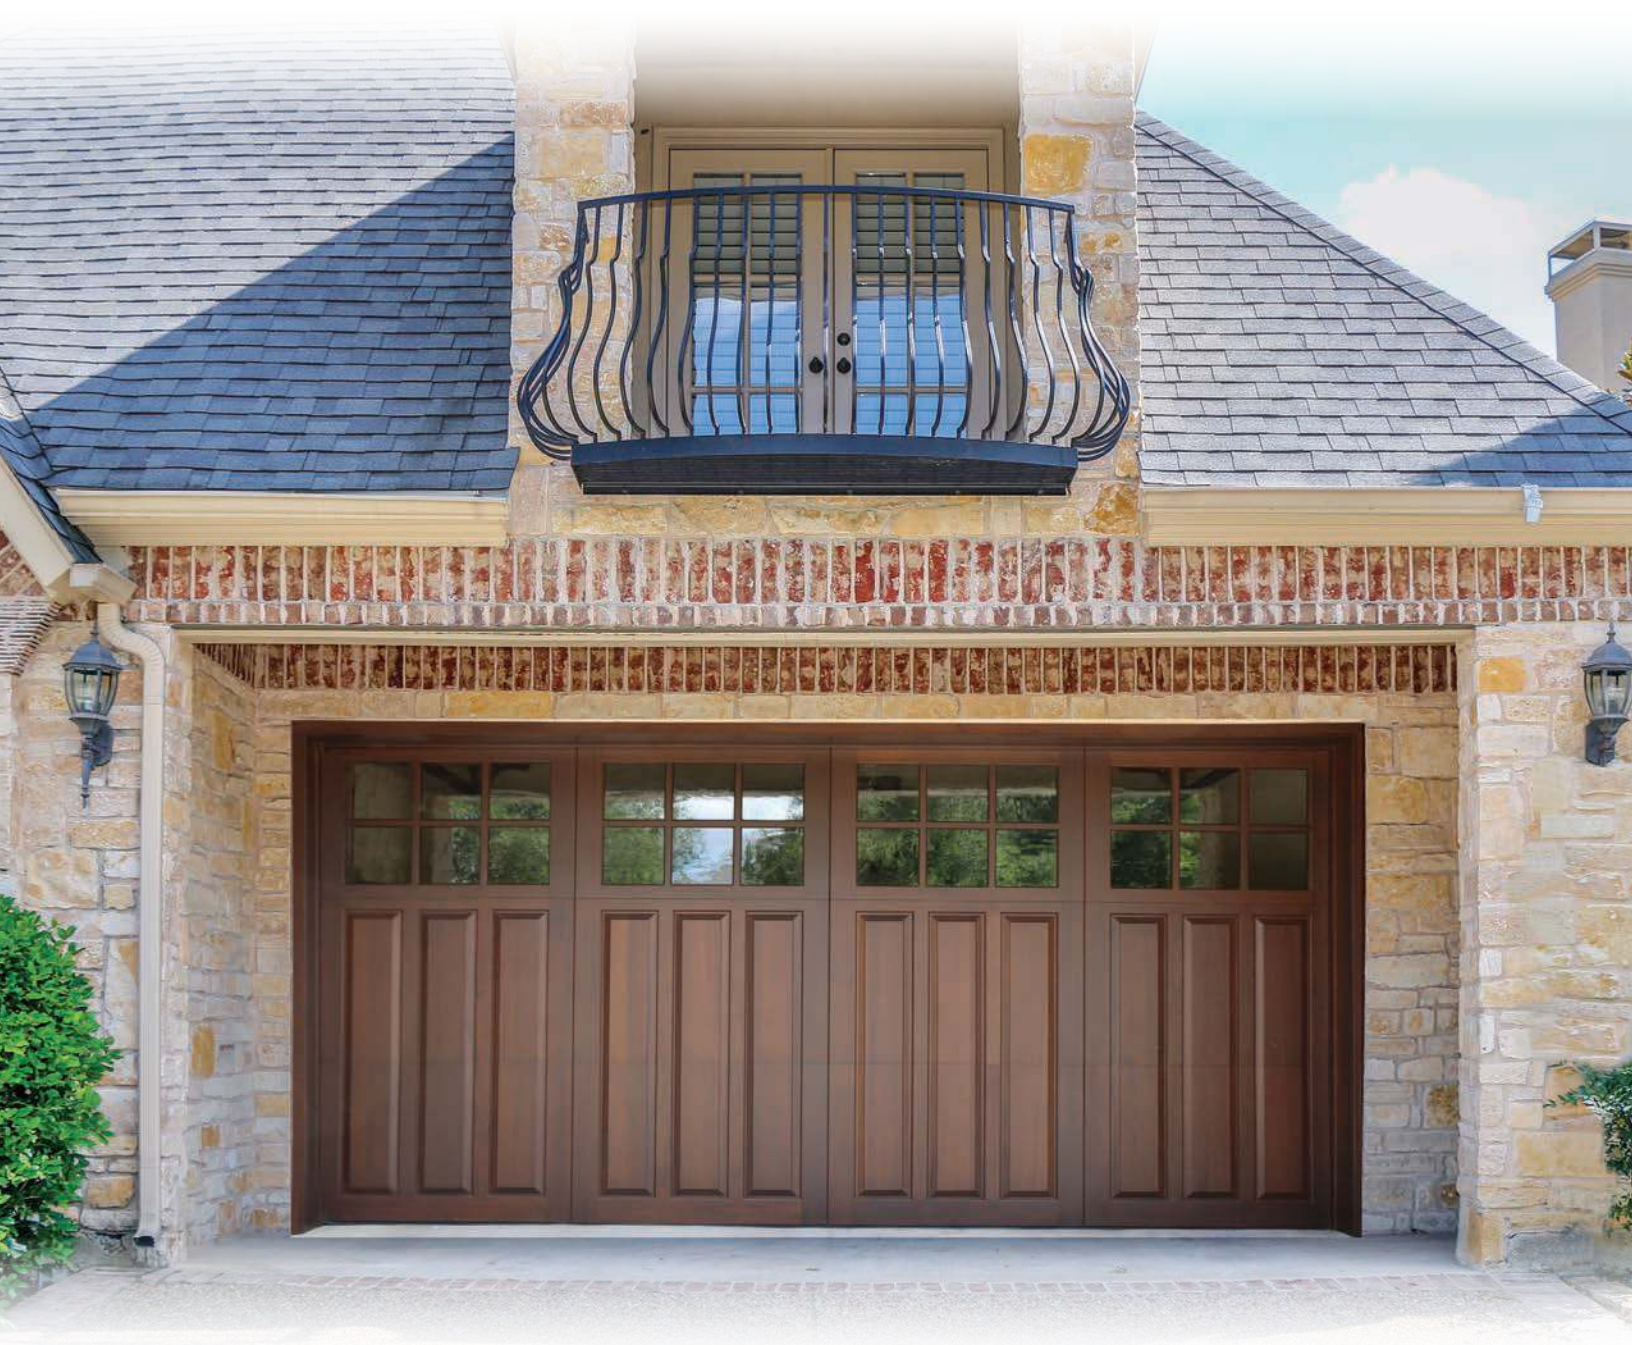

1

Choose a design

Three collections of door styles

Parson Collection