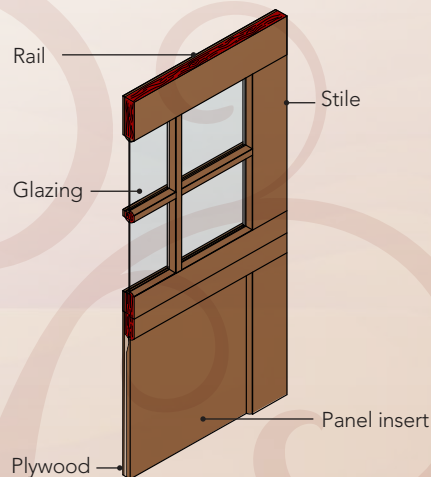

570 Series Standard Construction

Paint or stain grade, insulation optional.

Up to 1 5/8" thick rail and stile construction with panel inserts.

The perfect combination. We combine our trusted technical experience with the elegance of Amish craftsmanship to create a door that reflects handmade artistry built to stand the test of time.